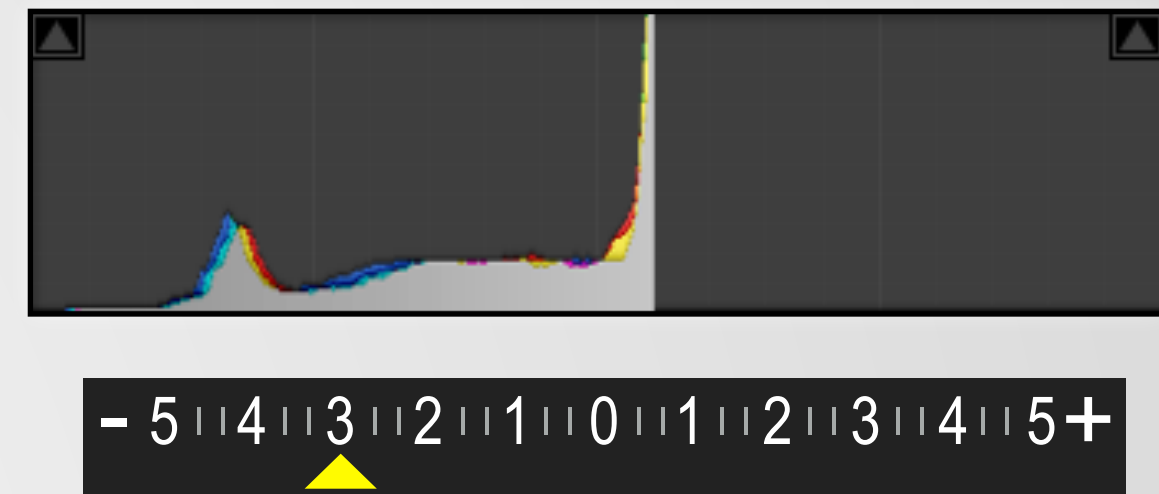

JPEG

RAW

JPEG

RAW

JPEG

Image quality

126M 8600x4000 [0000]

RAW